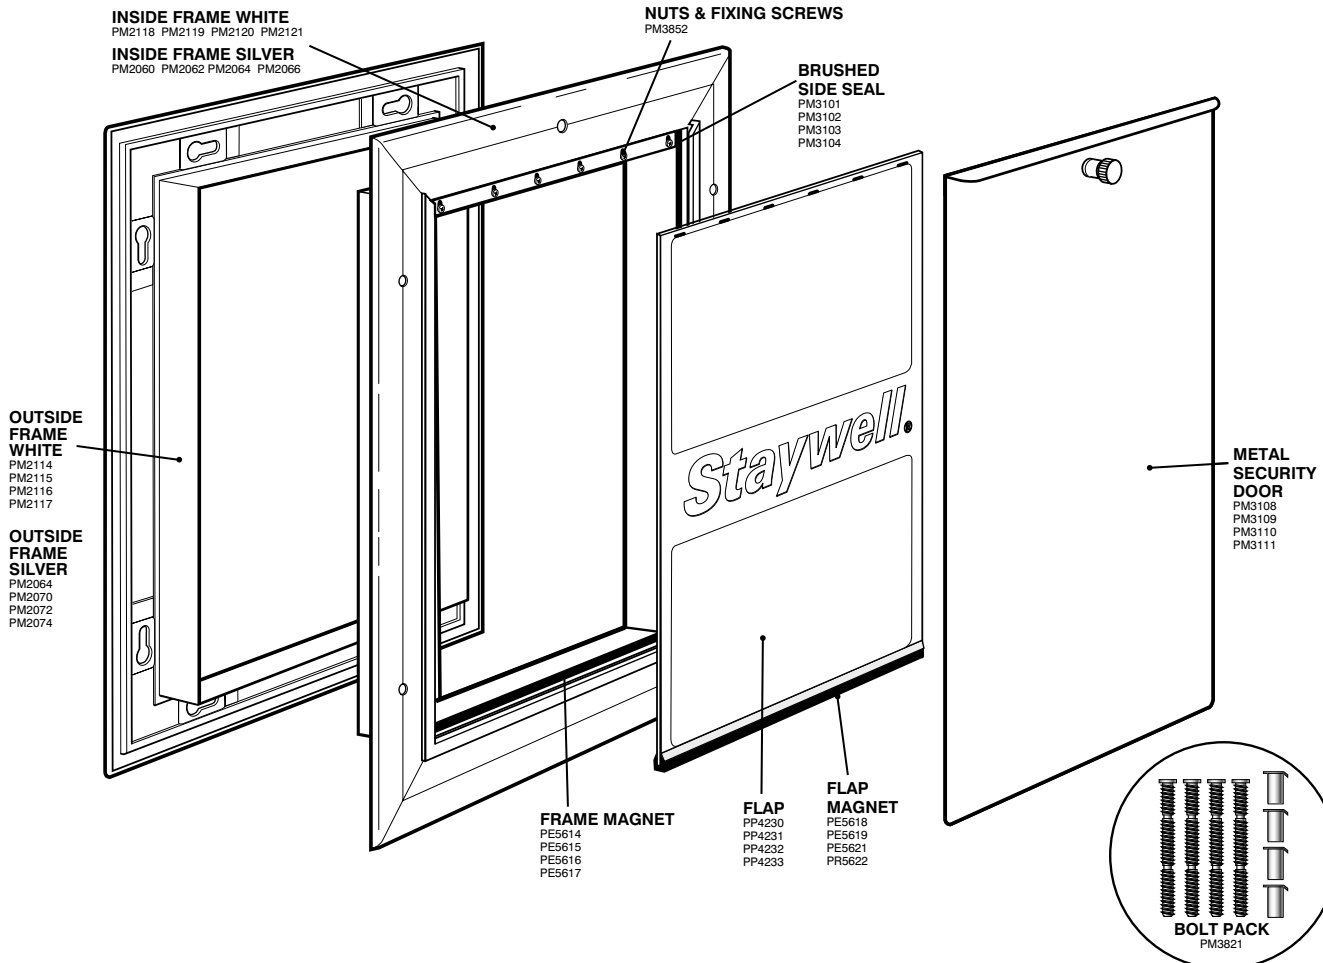

**640 Large White Finish**  
**641 Large Silver Finish**

Suitable for dogs up to 45kg (100lbs)

**660 Extra Large White Finish**  
**661 Extra Large Silver Finish**

Suitable for dogs up to 100kg (220lbs)

PART NUMBERS				
	SMALL	MEDIUM	LARGE	EXTRA LARGE
Inside Frame White	PM2118	PM2119	PM2120	PM2121
Outside Frame White	PM2114	PM2115	PM2116	PM2117
Inside Frame Silver	PM2060	PM2062	PM2064	PM2066
Outside Frame Silver	PM2068	PM2070	PM2072	PM2074
Flap	PP4230	PP4231	PP4232	PP4233
Brushed Side Seal	PM3101	PM3102	PM3103	PM3104
Metal Security Door	PM3108	PM3109	PM3110	PM3111
Frame Magnet	PE5614	PE5615	PE5616	PE5617
Flap Magnet	PE5618	PE5619	PE5621	PE5622

PART NUMBERS				
	SMALL	MEDIUM	LARGE	EXTRA LARGE
Bolt Pack	PM3821	PM3821	PM3821	PM3821
Fixing Nuts & Screws	PM3852	PM3852	PM3852	PM3852

SIZES			
	OVERALL SIZE	CUT OUT SIZE	MAXIMUM PET SHOULDER WIDTH
<b>SMALL</b>	298.7mm x 201.6mm (11 <sup>3</sup> / <sub>4</sub> " x 7 <sup>15</sup> / <sub>16</sub> ")	245mm x 150mm (9 <sup>5</sup> / <sub>8</sub> " x 5 <sup>7</sup> / <sub>8</sub> ")	135mm (5 <sup>3</sup> / <sub>8</sub> ")
<b>MEDIUM</b>	400mm x 277.6mm (15 <sup>1</sup> / <sub>4</sub> " x 10 <sup>13</sup> / <sub>16</sub> ")	348mm x 225mm (13 <sup>3</sup> / <sub>4</sub> " x 8 <sup>7</sup> / <sub>8</sub> ")	213mm (8 <sup>3</sup> / <sub>8</sub> ")
<b>LARGE</b>	502.6mm x 329.1mm (19 <sup>1</sup> / <sub>16</sub> " x 12 <sup>13</sup> / <sub>16</sub> ")	451mm x 277mm (17 <sup>1</sup> / <sub>4</sub> " x 10 <sup>7</sup> / <sub>8</sub> ")	264mm (10 <sup>3</sup> / <sub>8</sub> ")
<b>EXTRA LARGE</b>	692.6mm x 417.1mm (27 <sup>1</sup> / <sub>4</sub> " x 16 <sup>7</sup> / <sub>16</sub> ")	642mm x 366mm (25 <sup>1</sup> / <sub>4</sub> " x 14 <sup>3</sup> / <sub>8</sub> ")	352mm (13 <sup>13</sup> / <sub>16</sub> ")