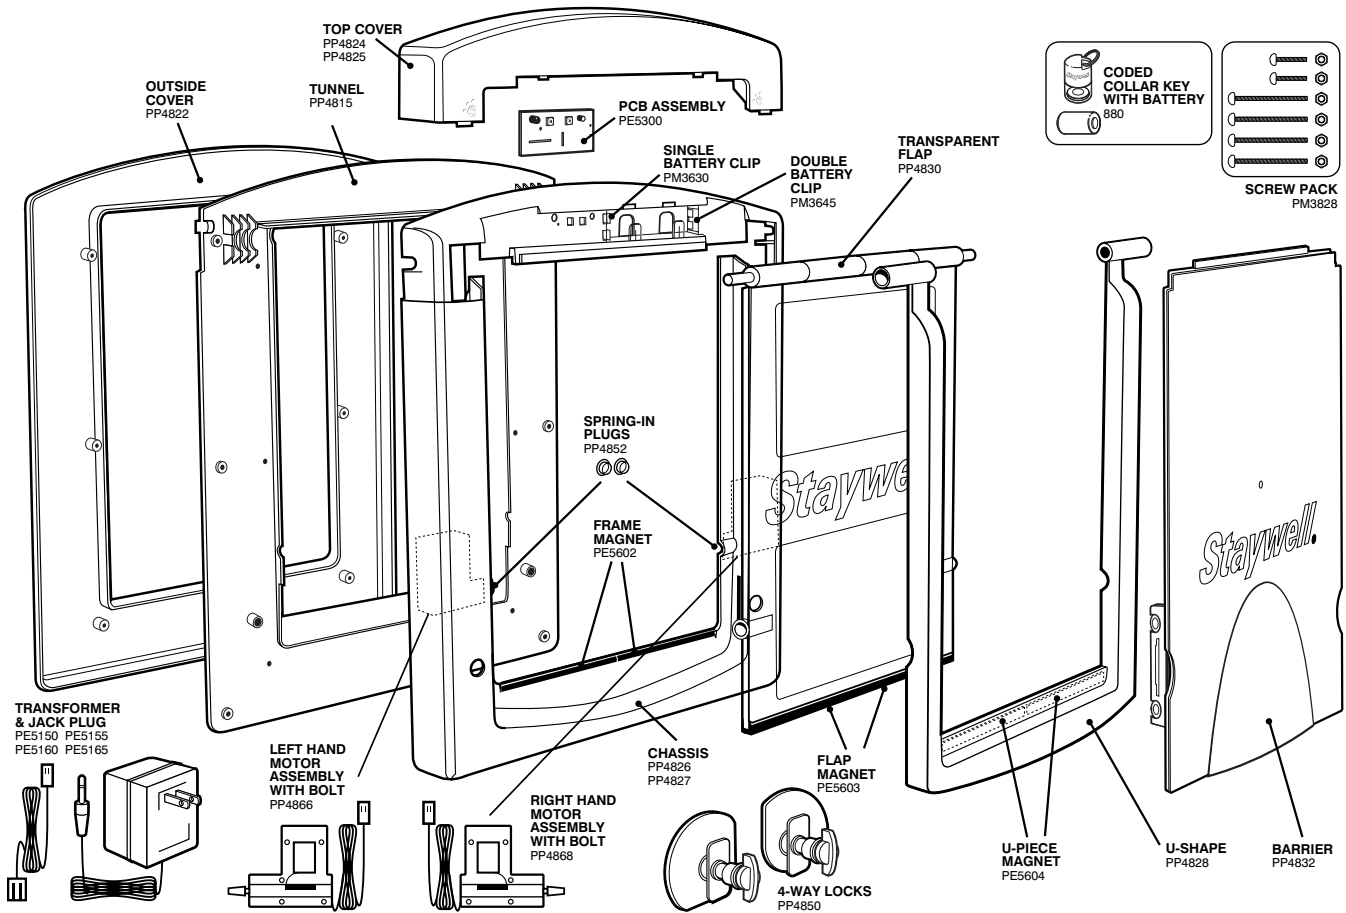

Deluxe Dog Doors

850 Grey Finish Dog Door
860 Grey Finish Dog Door with extra security locking barrier
 For large size dogs up to 100lbs (45kg)

851 Grey Finish Infra Red Dog Door
861 Grey Finish Infra Red Dog Door with extra security locking barrier
 For large size dogs up to 100lbs (45kg)

880 Infra Red Collar Key Pack

	PART NUMBERS	
	4-WAY LOCKING GREY FINISH	INFRA RED GREY FINISH
Chassis	PP4827	PP4826
4-Way Lock	PP4850	PP4850
Tunnel	PP4815	PP4815
U-Shape	PP4828	PP4828
Flap	PP4830	PP4830
Top Cover	PP4824	PP4825
Outside Cover	PP4822	PP4822
Barrier	PP4832	PP4832
Screw Pack	PM3828	PM3828
Frame Magnet	PE5602	PE5602
Flap Magnet	PE5603	PE5603
U-Piece Magnet	PE5604	PE5604
Spring-in Plug	PP4852	-
Single Battery Clip	-	PM3630
Double Battery Clip	-	PM3645
L/H Motor Assembly with bolt	-	PP4866
R/H Motor Assembly with bolt	-	PP4868

	PART NUMBERS	
	4-WAY LOCKING GREY FINISH	INFRA RED GREY FINISH
PCB Assembly	-	PE5300
US Transformer & Jack Plug	-	PE5150
EU Transformer & Jack Plug	-	PE5155
UK Transformer & Jack Plug	-	PE5160
Japanese Transformer & Jack Plug	-	PE5165
Collar Key & Battery		
Red	-	880RED
Black	-	880BLK
White	-	880WHT
Brown	-	880BRN

SIZES		
OVERALL SIZE	CUT OUT SIZE	MAXIMUM PET SHOULDER WIDTH
561mm x 456mm (22 1/2" x 17 1/2")	429mm x 291mm (16 7/8" x 11 1/2")	271mm (10 5/8")

EU/UK Reilor Ltd Preston PR2 5AP England
USA Reilor Inc. Runnemede NJ 08078 USA