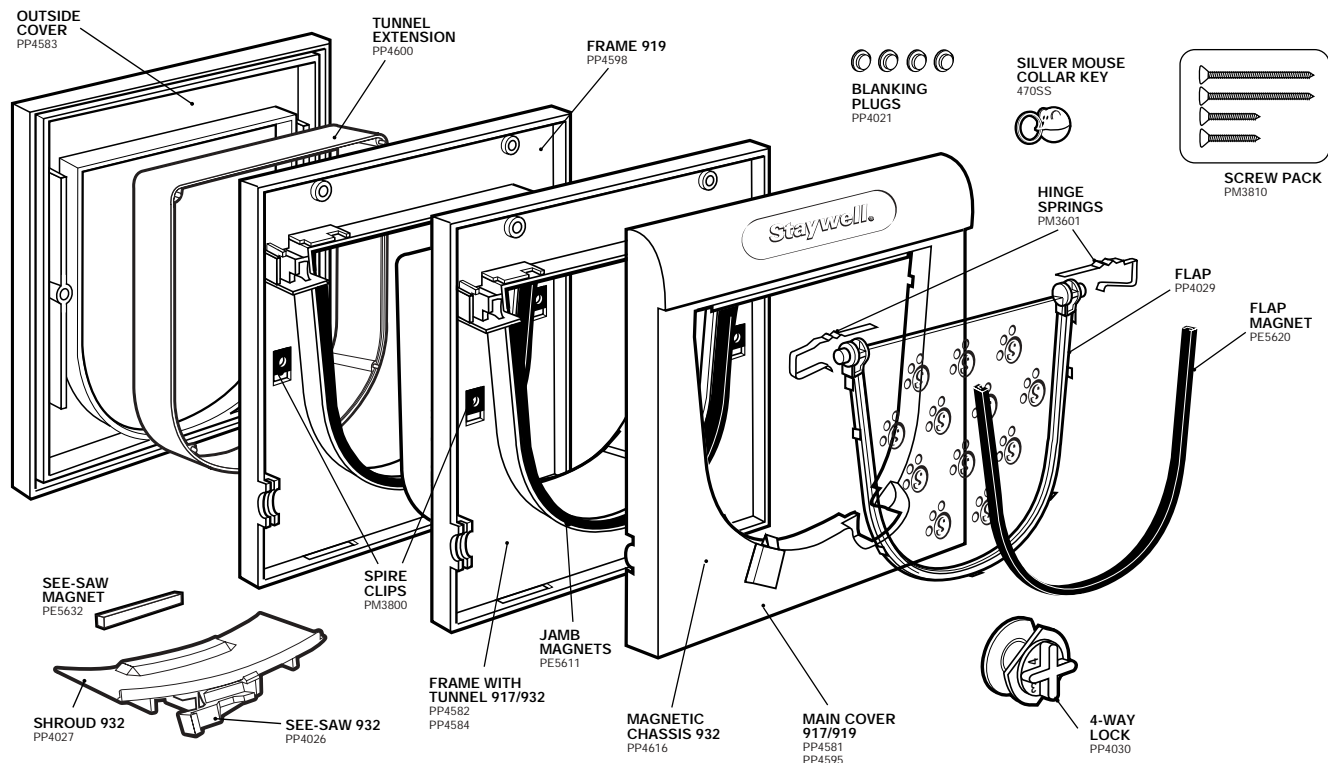

917 White Finish with tunnel
Suitable for cats up to 7kg (15lbs)

919 White Finish with no tunnel
Suitable for cats up to 7kg (15lbs)

932 White Finish with magnetic key and tunnel
Suitable for cats up to 7kg (15lbs)

940 Tunnel Extension White Finish
For use only with 919 cat flap

980 Silver Mouse Collar Key
For use only with 932 cat flap

	PART NUMBERS		
	917 WHITE FINISH	919 WHITE FINISH	932 WHITE FINISH
Outside Cover	PP4583	PP4583	PP4583
Jamb Magnet	PE5611	PE5611	PE5611
Flap Magnet	PE5620	PE5620	PE5620
Hinge Spring	PM3601	PM3601	PM3601
Spire Clip	PM3800	PM3800	PM3800
Screw Pack	PM3810	PM3810	PM3810
Flap	PP4029	PP4029	PP4029
4-Way Lock	PP4030	PP4030	PP4030
Blanking Plug	PP4021	PP4021	PP4021
Main Cover	PP4581	PP4595	-
Magnetic Chassis	-	-	PP4616
Frame with Tunnel	PP4582	-	PP4584
Frame	-	PP4598	-

	PART NUMBERS		
	917 WHITE FINISH	919 WHITE FINISH	932 WHITE FINISH
Latch	PM3690	PM3690	PM3690
Seesaw Magnet	-	-	PE5632
See-saw	-	-	PP4026
Shroud	-	-	PP4027
Silver Mouse Collar Key	-	-	ON ORDER FORM 980S
Tunnel Extension	-	PP4600	-

SIZES		
OVERALL SIZE	CUT OUT SIZE	MAXIMUM PET SHOULDER WIDTH
224mm x 224mm (8 ⁷ / ₈ " x 8 ⁷ / ₈ ")	Wood: 169mm x 169mm (6 ⁵ / ₈ " x 6 ⁵ / ₈ ") Glass: 210mm (8 ¹ / ₄ ") diameter.	162mm (6 ³ / ₈ ")